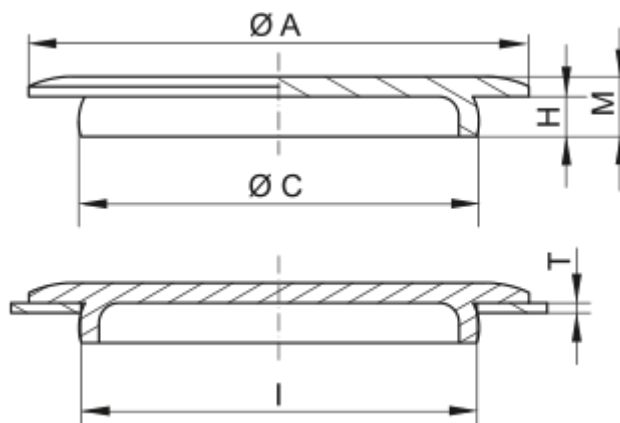

Data Sheet

Article number: 59GPN9103040

Description: KLEE Universal flat design GPN 910 - 25,5 (Wall thickness 1)

Measures

A = 38

C = 26

H = 5.3

I = 25.5

M = 7.4

T = 1